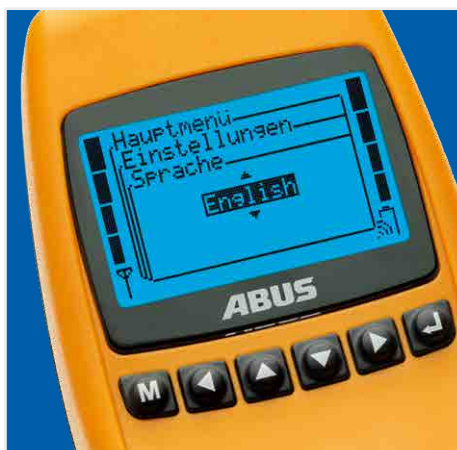

ABURemote

The freedom you need

ABURemote gives you the freedom you need when transporting heavy loads. The load can be moved from the safest available standing position which offers the best overview.

The 'ABURemote Button' allows the operator to do this even with a single hand.